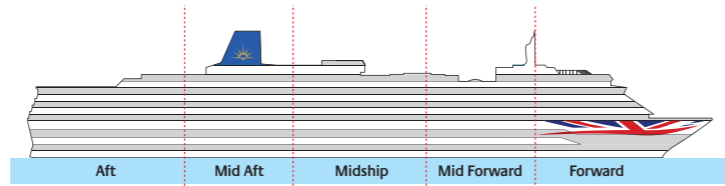

Arcadia

83,781 tonnes
Entered service in 2005
Normal operating capacity: 2,094 guests and 866 crew

If you'd like to view these deck plans in a little more detail, you can view PDF versions online at pocruises.com

For more information on selecting the right cabin for you see pages 32-33.

To find out more about Arcadia's cabins, visit pocruises.com/Arcadia

Suites

Suite: Decks A, B, C, D & E
Mini-suite: Sun Deck & Decks B & D